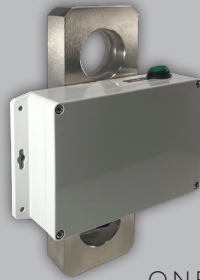

TUFBOOK MINI

WIRELESS WEIGHING INDICATOR

**INCLUDES WEATHERPROOF
 DROP SHOCK PROTECTED
 CARRYING CASE**
 WITH CONVENIENT
 CARRYING HANDLE

RF BOXES

ONE CONNECTS TO YOUR
 TUF-BOOK MINI, AND ONE
 CONNECTS TO YOUR SCALE(S)
 TO CREATE A WIRELESS SYSTEM.

CUSTOM SOFTWARE

WE CAN DESIGN DATA LOGGING
 SOFTWARE THAT CATERS TO
 YOUR NEEDS.

TABLET FEATURES:

- Tufner's Tuf-Book mini indicator is our tablet solution to easy cable free and customizable wireless weighing
- Tablet has a built in rechargeable battery
- Includes heavy duty rubber tablet case
- Comes in a shock proof carrying case for ultimate protection
- Wireless system allows for unlimited amount of channels, so you can connect multiple platforms to one Tuf-Book mini
- Single entry log with the press of a button
- Integrated spreadsheet that can be saved as a comma delimited text file to be used to import into Excel and the likes
- Real time weight display

SOFTWARE OPTIONS:

- For systems with multiple scales/platforms, a multiple accumulation feature can be added
- Tare and Zero options
- Other custom options upon request

RF BOX FEATURES:

- Waterproof NEMA 4X Enclosure made from durable, impact-resistant UV Stabilized Polycarbonate material
- Comes in two options:
 - Low range (up to 300 ft) and
 - High range (up to 1,000 ft)
- Designed to IP65 of IEC 529 and NEMA 1, 2, 4, 4x, 12 and 13 specifications
- Silicone rubber gasket makes this ideal for outdoor use