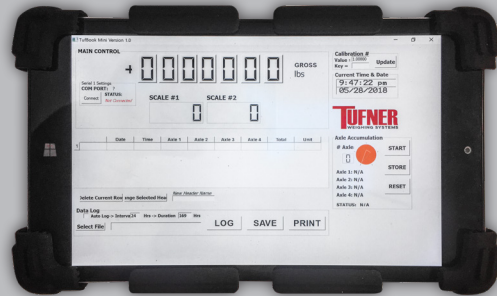

TUFBOOK MINI

WIRELESS WEIGHING INDICATOR

**INCLUDES WEATHERPROOF
 DROP SHOCK PROTECTED
 CARRYING CASE**
 WITH CONVENIENT
 CARRYING HANDLE

RF BOXES

ONE CONNECTS TO YOUR
 TUF-BOOK MINI, AND ONE
 CONNECTS TO YOUR SCALE(S)
 TO CREATE A WIRELESS SYSTEM.

CUSTOM SOFTWARE

WE CAN DESIGN DATA LOGGING
 SOFTWARE THAT CATERS TO
 YOUR NEEDS.

TABLET FEATURES:

- Tufner's Tuf-Book mini indicator is our tablet solution to easy cable free and customizable wireless weighing
- Tablet has a built in rechargeable battery
- Includes heavy duty rubber tablet case
- Comes in a shock proof carrying case for ultimate protection
- Wireless system allows for unlimited amount of channels, so you can connect multiple platforms to one Tuf-Book mini
- Single entry log with the press of a button
- Integrated spreadsheet that can be saved as a comma delimited text file to be used to import into Excel and the likes
- Real time weight display

SOFTWARE OPTIONS:

- For systems with multiple scales/platforms, a multiple accumulation feature can be added
- Tare and Zero options
- Other custom options upon request

RF BOX FEATURES:

- Waterproof NEMA 4X Enclosure made from durable, impact-resistant UV Stabilized Polycarbonate material
- Comes in two options:
 - Low range (up to 300 ft) and
 - High range (up to 1,000 ft)
- Designed to IP65 of IEC 529 and NEMA 1, 2, 4, 4x, 12 and 13 specifications
- Silicone rubber gasket makes this ideal for outdoor use

IDEAL FOR:

- Multi-Channel weighing
- Axle Pads
- Truck Scales
- S-Link Load cells
- Boat weighing
- Trailer weighing
- All scale platforms

OPTIONAL ITEMS:

- Printer
- Customizable Software
- Remote display
- Solar power